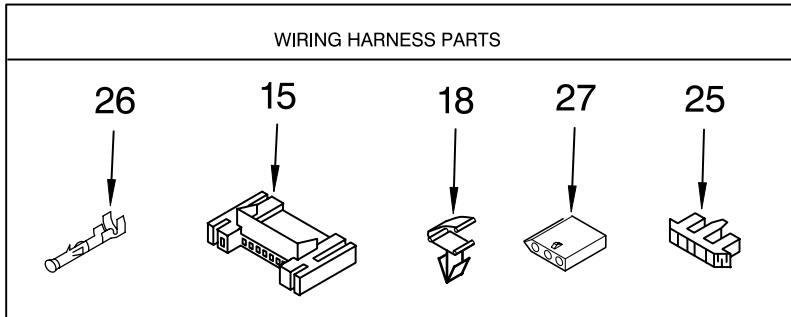

TOP AND CONSOLE PARTS

For Model: MED6300TQ0

(White)

29" ELECTRIC DRYER

IMPORTANT: All Part Numbers Listed Are Whirlpool Numbers. Source Parts Through Whirlpool.

TOP AND CONSOLE PARTS

For Model: MED6300TQ0

(White)

Illus. No.	Part No.	DESCRIPTION
1		Literature Parts
	W10114194	Tech Sheet
	W10114206	Guide, Quick Start
	W10088777	Use & Care Guide
2	8558863	Bracket, Console
3	237446	Washer (Top/Chute)
4	W10051096	User Interface
5	W10120084	Panel, Console
6	3196537	Screw, 8-18 x 5/8
7	8564265	Cover, Rear
8	W10003770	Screw, 6-19 x 3/64
9	W10110196	Knob, Assembly
10	8572270	Assembly, Lint Screen
11	W10044320	Cover, Lint Screen
12	W10044470	Hinge, R.H.
	W10044480	Hinge, L.H.
13	W10001580	Screw
14	337686	Screw, 8-18 x 3/4
15	3395683	Connector (Motor)
16	8565025	Top
17	W10111609	Control, Electronic
18	3394427	Clip-Harness
19	8563853	Bracket, Machine Controller
22	8558853	Grommet
23	W10111428	Harness Wiring
25	3936144	Connector
26	94614	Terminal
27	3397269	Connector, Timer